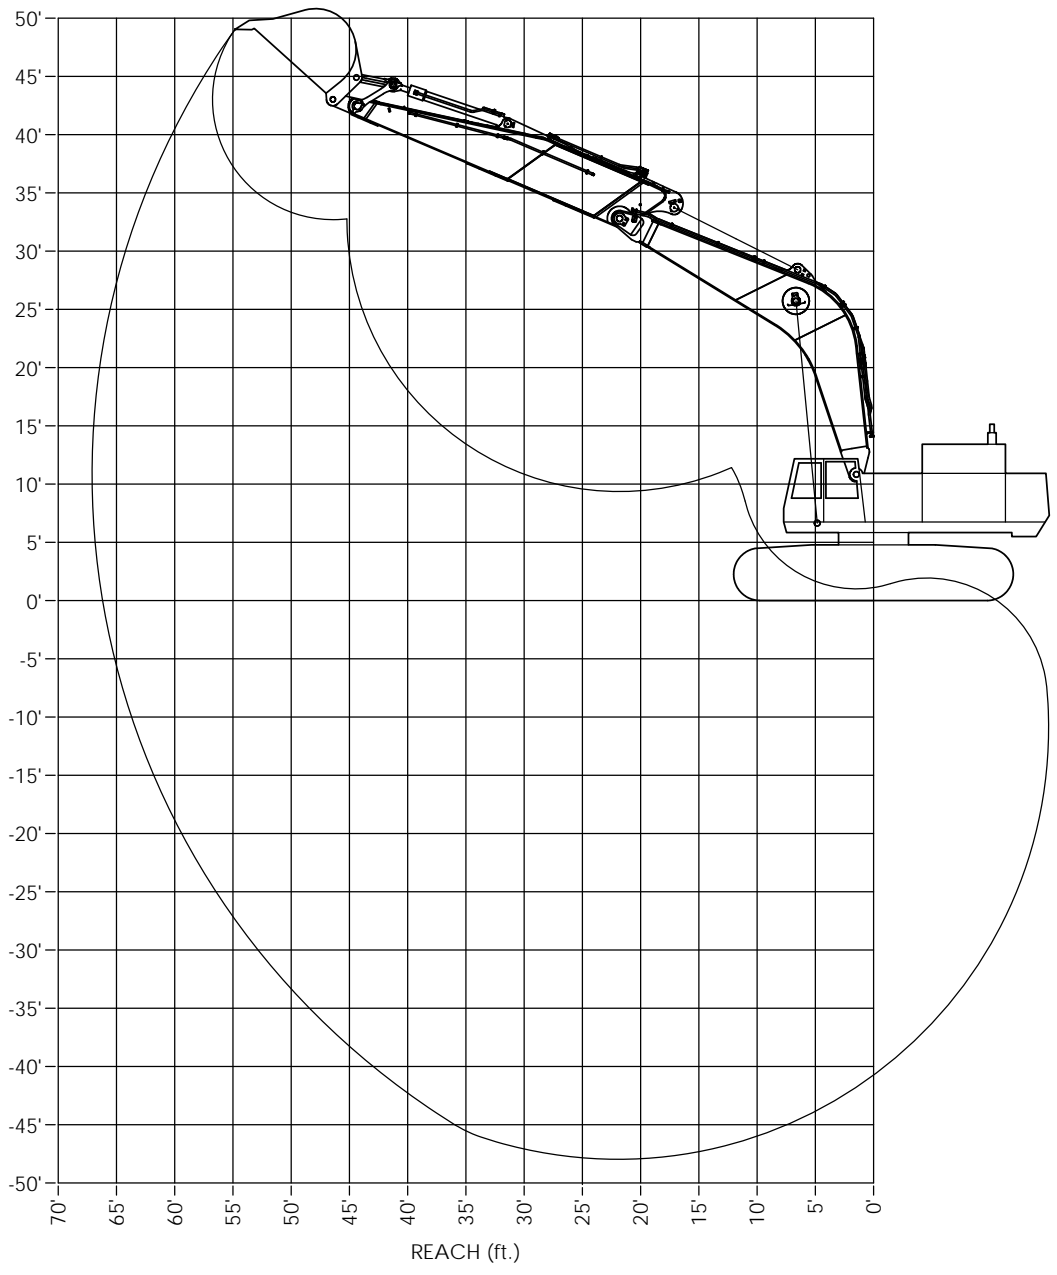

HEIGHT (ft.)

CONFIGURATION:  
 29'-10" BOOM  
 26'-8" STICK  
 124" BUCKET TOOTH RADIUS

MATERIAL:		 <p>4805 SCOOPY LANE NW        CARROLL, OHIO 43112        740-654-5304</p> <p><i>The Cutting Edge of Customer Service</i></p>
DESIGN	DATE	
APPROVED	BY	
REV. A		
<small>PROPRIETARY AND CONFIDENTIAL        THE INFORMATION CONTAINED HEREIN        CONSTITUTES THE SOLE PROPERTY OF        COMPANY WRENCH. ANY REPRODUCTION        OR DISSEMINATION OF THIS INFORMATION        WITHOUT THE WRITTEN PERMISSION OF        COMPANY WRENCH IS PROHIBITED.</small>		<small>UNLESS OTHERWISE SPECIFIED        DIMENSIONS TO DIMENSIONS ARE        AS FOLLOWS:</small>
		<small>TITLE: PC1250-7 - 26'-8" STICK RANGE</small> <small>SCALE: 1:64</small> <small>SIZE: D</small> <small>SHEET 1 OF 1</small>
		<small>DWG./PART NO. 0002643-1</small>